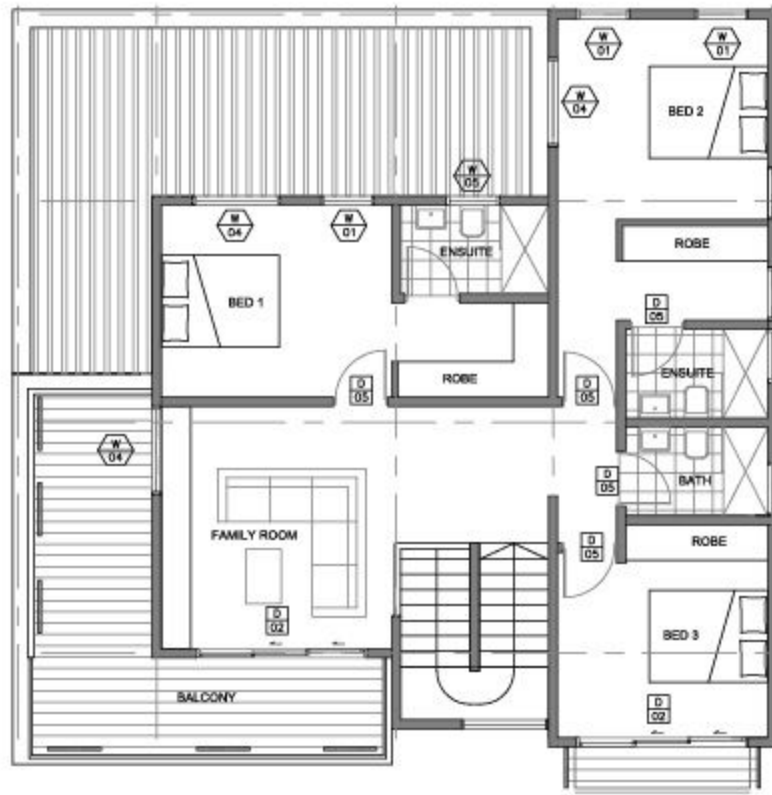

KILIMANJARO (5 BEDROOM MAISONETTE WITH 5 BATHROOMS)

GROUND FLOOR PLAN

TOTAL INTERNAL FLOOR AREA = 215m²

FIRST FLOOR PLAN

KILIMANJARO (5 BEDROOM MAISONETTE WITH 5 BATHROOMS)

FRONT VIEW PERSPECTIVE